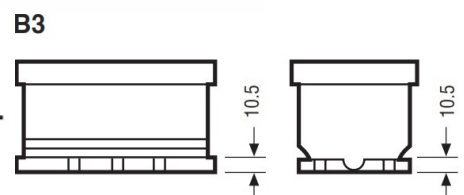

Battery Hold-down

Data Sheet generated on 10/07/2019 - E&OE