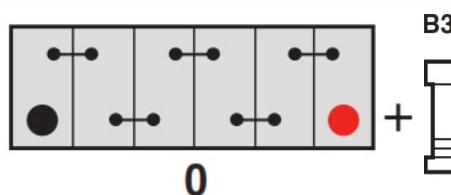

Technology

Flame Arrestor	✓
Technology	Ca/Ca
Separator	PE
VDA Roll Over Test	✓
Recommended Charge Rate	A

Terminal Type

T1

Standard DIN Post

Positive Terminal

Negative Terminal

Cell Assembly Layout